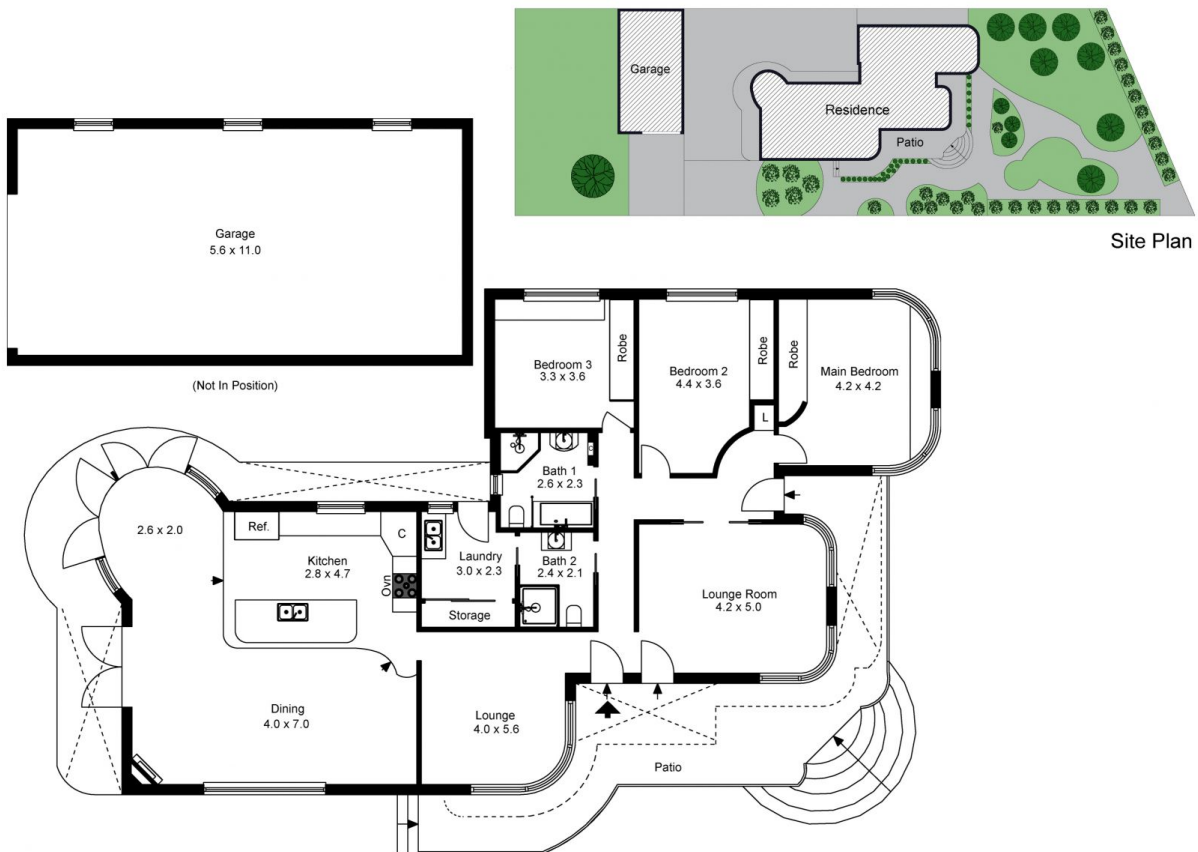

**116 Connells Point Road Connells Point NSW**

4 🏠 2 🚗 3 🚗

This home is positioned in the heart of Connells Points, elevated on the corner the home is bathed in natural light and perfect for the growing family.

**View :** <https://www.luxebyymm.com.au/lease/nsw/st-george/connells-point/residential/house/7546720>

Property features include;

- Beautiful established gardens with enclosed fenced grassed level yard
- 3 Generous sized bedrooms, plus a multifunction room/4th bedroom
- Close to schools, public transport and shops
- 3 Car garage with space for storage
- Main bathroom with separate shower and bathtub
- Hardwoods timber flooring throughout all the bedrooms and second/casual living areas
- Close to schools, public transport and shops.

**Sookie Yue Luo**  
**02 9547 0008**

Site Plan

The floor plan is not to scale; measurements are indicative and in metres. Exterior elements are not in position. Plans should not be relied on. Interested parties should make and rely on their own enquiries.

Produced by DIAKRIT

The floor plan is not to scale; measurements are indicative and in metres. All features included in this 3D plan are for inspiration purposes only. This is not an exact replica of the property or the position of exterior elements. Plans should not be relied on. Interested parties should make and rely on their own enquiries.