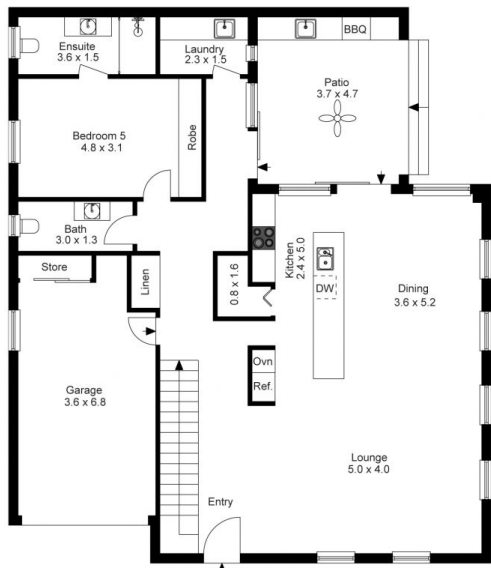

19 Heath Street Bexley North NSW

5  4  1 

Welcome Home to Modern Luxury at 19 Heath Street,
Bexley North!

View : <https://www.luxebyymm.com.au/lease/nsw/st-george/bexley-north/residential/house/7928196>

Sookie Yue Luo
02 9547 0008

Frances Maroon
02 9547 0008

Ground Floor

1st Floor

Site Plan

The site plan and floor plan are not to scale; measurements are indicative and in metres. Bushes and trees are placed for illustration purposes. Plans should not be relied on. Interested parties should make and rely on their own enquiries.

Produced by **DIAKRIT**

Ground Floor

1st Floor

The floor plan is not to scale; measurements are indicative and in metres. All features included in this 3D plan are for inspiration purposes only. This is not an exact replica of the property or the position of exterior elements. Plans should not be relied on. Interested parties should make and rely on their own enquiries.