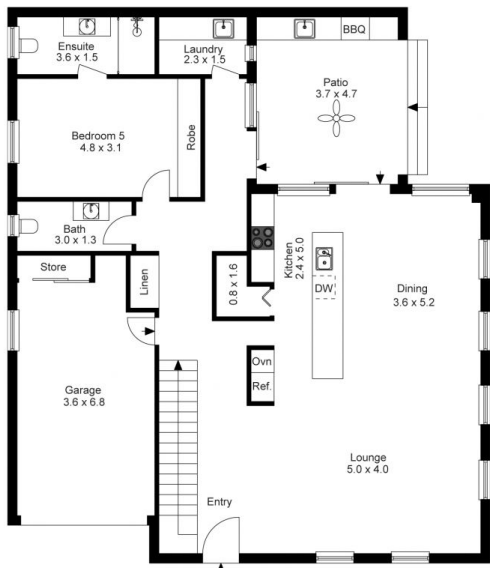

19 Heath Street Bexley North NSW

5  4  1 

Welcome Home to Modern Luxury at 19 Heath Street,
Bexley North!

Type : House
Price : \$1,900 pw
View : <https://www.luxebyymm.com.au/lease/nsw/st-george/bexley-north/residential/house/8296295>

Belinda Allsopp
02 9547 0008

Ground Floor

1st Floor

Site Plan

The site plan and floor plan are not to scale; measurements are indicative and in metres. Bushes and trees are placed for illustration purposes. Plans should not be relied on. Interested parties should make and rely on their own enquiries.

Produced by DIAKRIT

Ground Floor

1st Floor

The floor plan is not to scale; measurements are indicative and in metres. All features included in this 3D plan are for inspiration purposes only. This is not an exact replica of the property or the position of exterior elements. Plans should not be relied on. Interested parties should make and rely on their own enquiries.